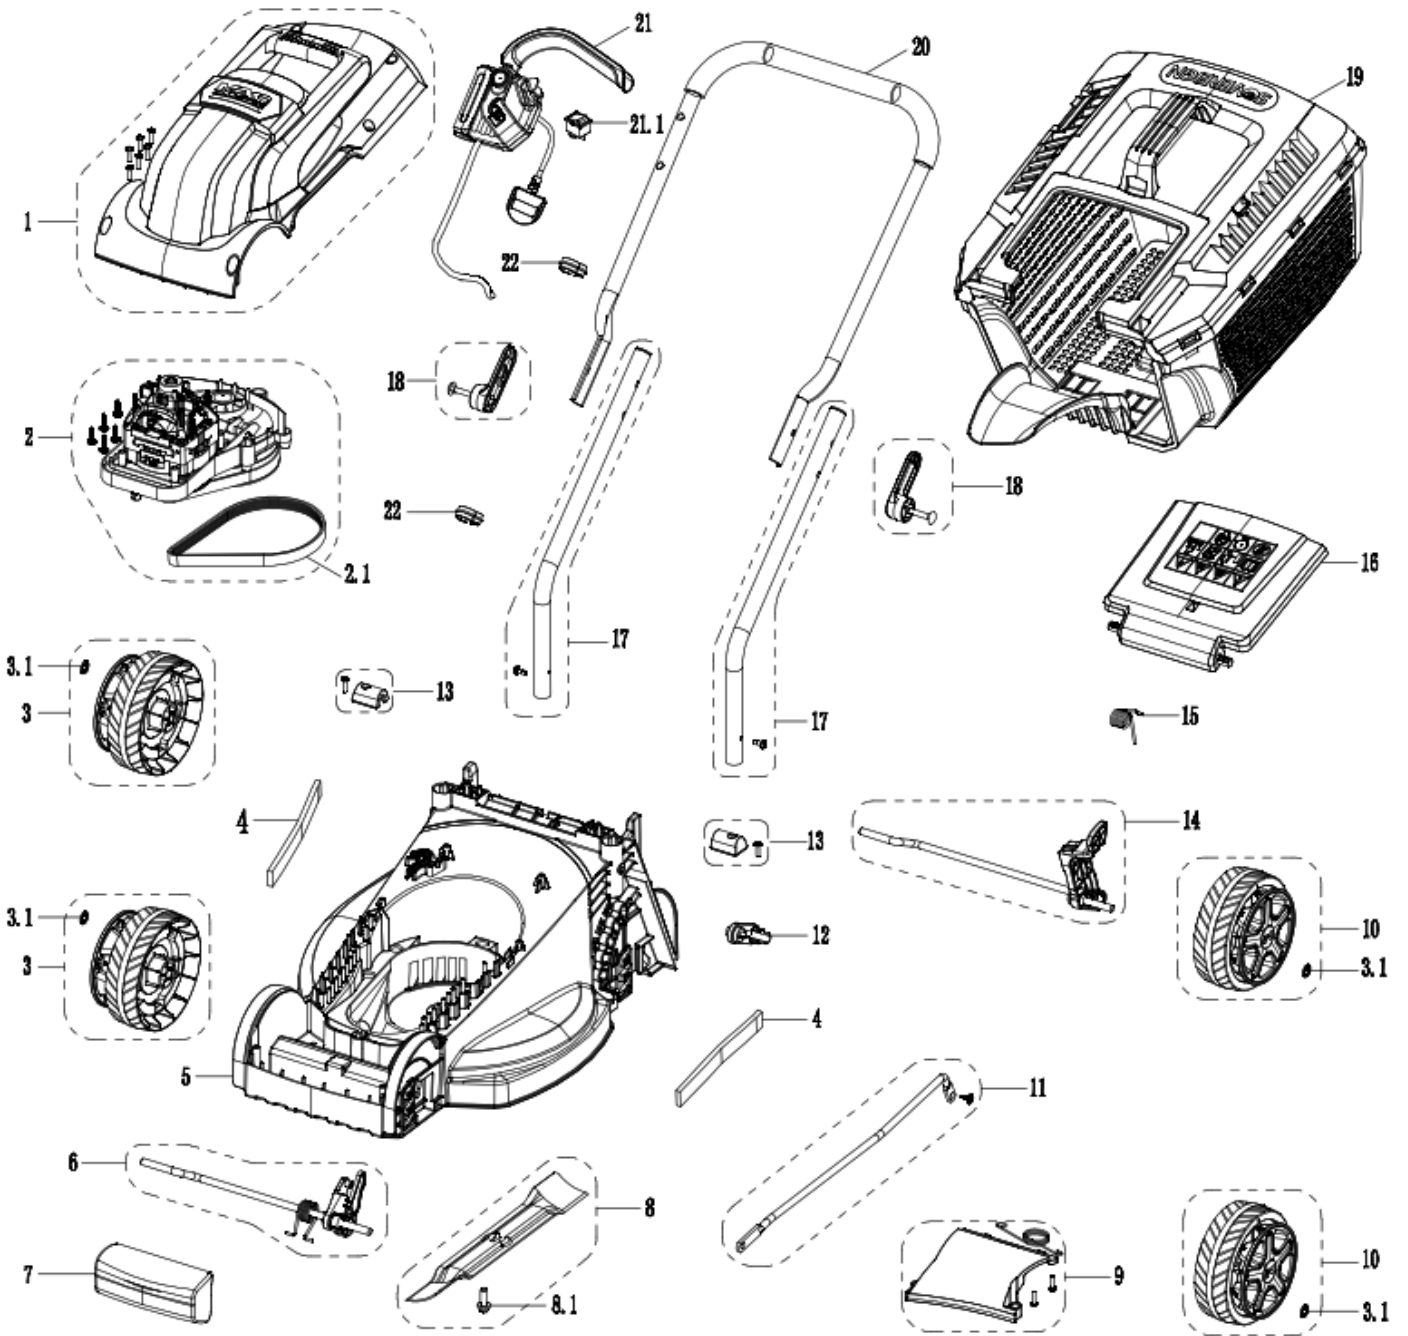

Model Number

Mac Allister

MLMP1200-2

1200W Lawn Mower (UK)

Exploded Diagram

Parts List

Part ID	Apelson PN	MPN	Part Description	Qty
1	111053101	111053101	Motor cover assembly	1
2	111053102	111053102	Motor assembly	1
2.1	111001103	111001103	Drive belt	1
3	111053104	111053104	Right wheel assembly(140mm)	2
3.1	111053124	111053124	Wheel axle ring	2
4	111001122	111001122	Foam of air inlet vent	2
5	111283101	111283101	Deck assembly	1
6	111186101	111186101	Front axle assembly	1
7	111001108	111001108	Ballast assembly	1
8	111013115	111013115	Blade assembly	1
8.1	111001121	111001121	Bolt M8*20	1
9	111053126	111053126	Deck bottom protect plate assembly	1
10	111053108	111053108	Left wheel assembly(140mm)	2
3.1	111053124	111053124	Wheel axle ring	2
11	111053127	111053127	connection assembly	1
12	111053112	111053112	Rear wheel bracket	1
13	111053114	111053114	Press cap assembly	2
14	111186102	111186102	Height adjustment handle	1
15	211002116	211002116	Safety flap spring	1
16	111283102	111283102	Safety door	1
17	111053123	111053123	Lower handle assembly	2
18	111053118	111053118	Upper handle twist-lock knob assembly	2
19	111283103	111283103	Complete REDI-BAG assembly	1
20	111283104	111283104	Upper handle	1
21	111292101	111292101	Switch box assembly	1
22	111008101	111008101	Cable clips	2